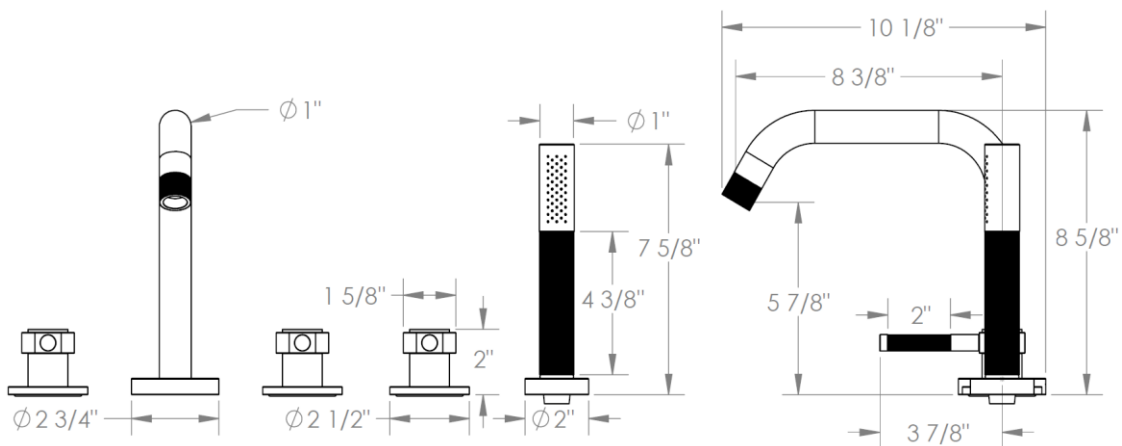

111-8-SP4

Roman Tub Set with Diverter and Handshower

Meets the applicable requirements of ASME A112.18.1-2005/CSA B125.1-05, entitled "Plumbing Supply Fittings"

WATERMARK DESIGNS 8/10/2015

350 Dewitt Ave Brooklyn NY 11207 USA T 718 257 2800 F 718 257 2144 info@watermark-designs.com